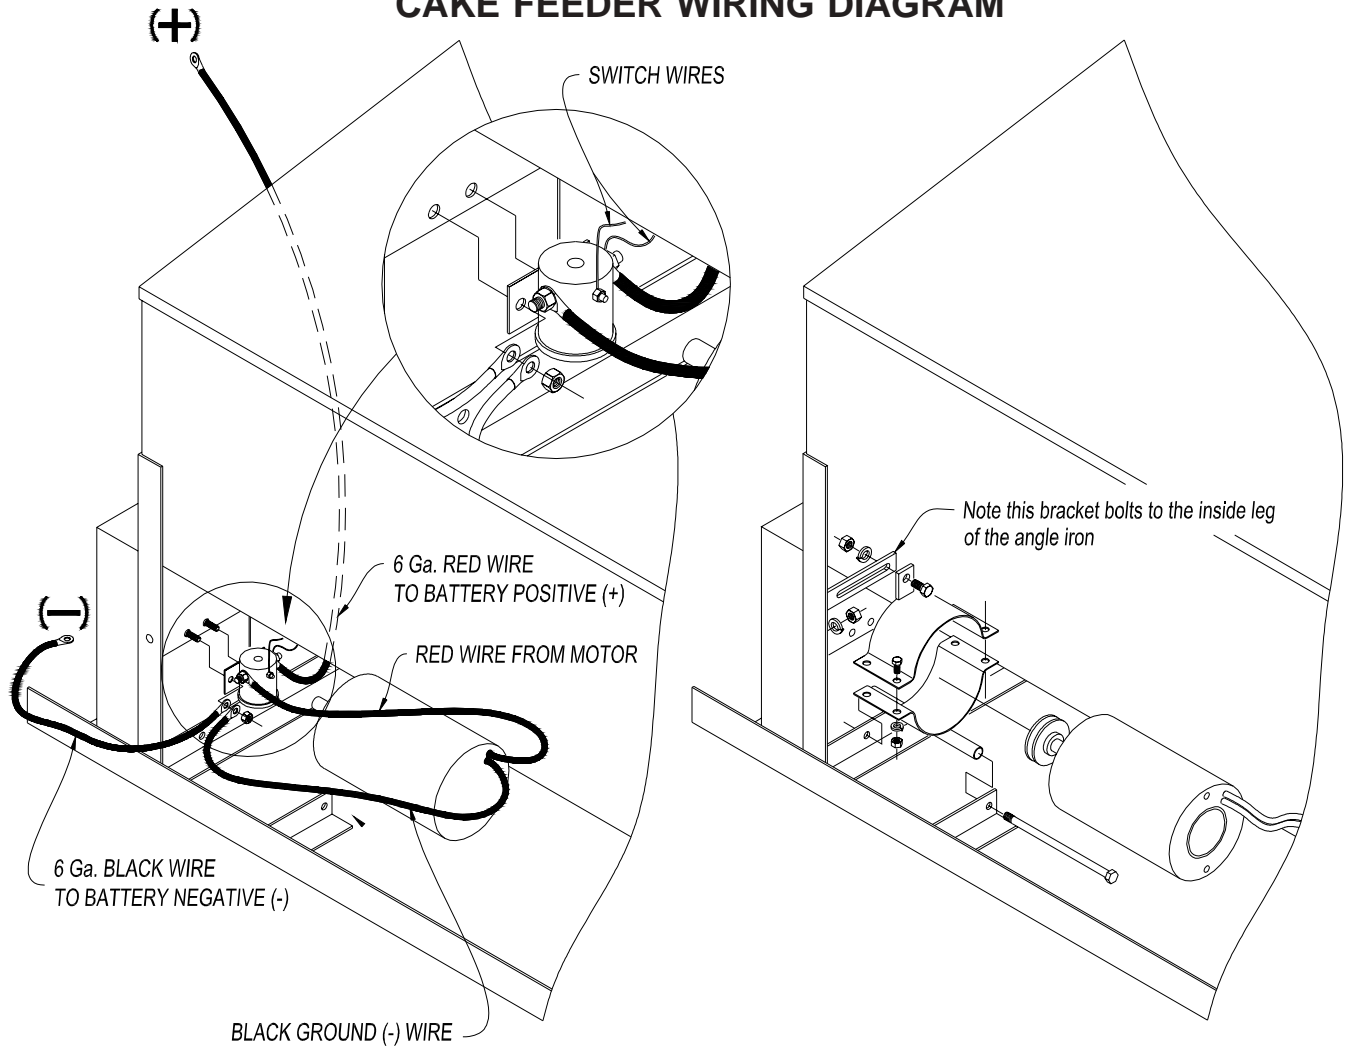

MY-D

HAN-D

Mfg. Co. Inc.
Dodge City, Kansas 67801 (620) 225-0263

CAKE FEEDER WIRING DIAGRAM

Hydraulic Motor Installation